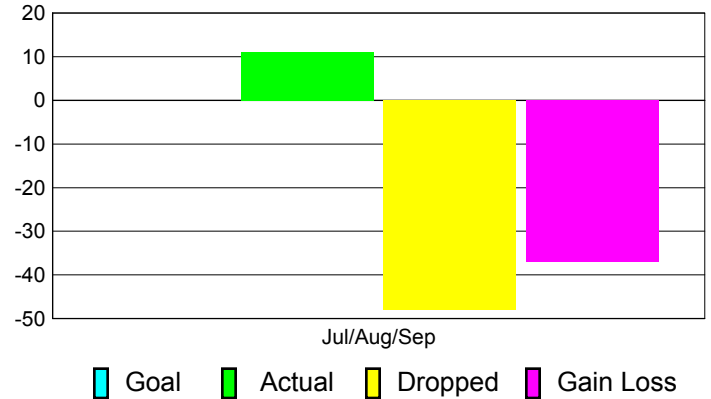

Membership Results 2012-2013

Goal, New, Dropped, Gain/Loss

Comparison of Membership Gain/Loss

Current Year Compared to the Previous Year